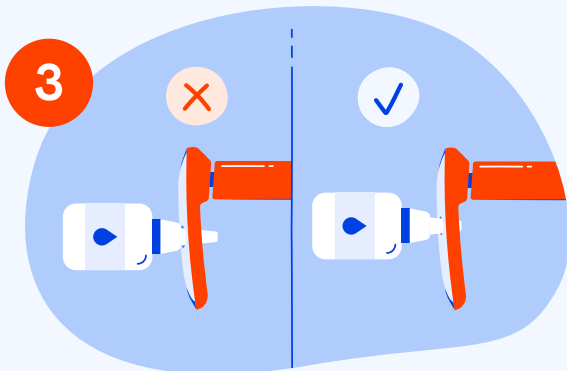

How to use eye drop glasses

Read before use.

1 Check that the eye drops are still usable.

2 Wash your hands and the eye drop glasses.

3 Place the bottle in the hole that fits best. The bottle should not protrude further than 1 cm.

4 Put the glasses on and bend your head back as far as possible (90°).

5 Pull your eyelid down, keeping your eye open. Squeeze the bottle.

6 Take off the glasses. Press the inner corner of the eye for 1 minute. Clean the glasses.

Scan the QR code for further instructions

How to use eye drop glasses

Read before use.

1 Check that the eye drops are still usable.

2 Wash your hands and the eye drop glasses.

3 Place the bottle in the hole that fits best. The bottle should not protrude further than 1 cm.