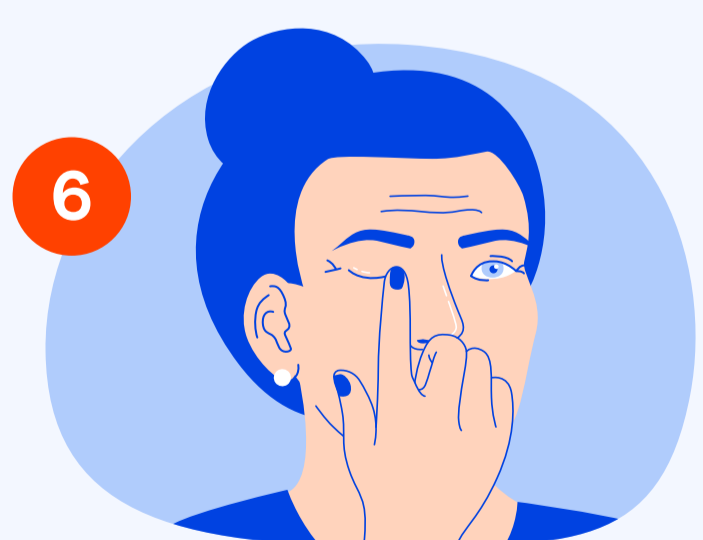

6 Take off the glasses. Press the inner corner of the eye for 1 minute. Clean the glasses.