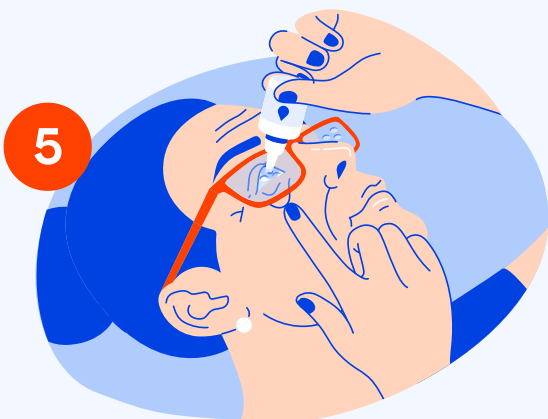

How to use eye drop glasses

Read before use.

1 Check that the eye drops are still usable.

2 Wash your hands and the eye drop glasses.

3 Place the bottle in the hole that fits best. The bottle should not protrude further than 1 cm.

4 Put the glasses on and bend your head back as far as possible (90°).

5 Pull your eyelid down, keeping your eye open. Squeeze the bottle.

6 Take off the glasses. Press the inner corner of the eye for 1 minute. Clean the glasses.

Scan the QR code for further instructions

How to use eye drop glasses

Read before use.

1 Check that the eye drops are still usable.

2 Wash your hands and the eye drop glasses.

3 Place the bottle in the hole that fits best. The bottle should not protrude further than 1 cm.