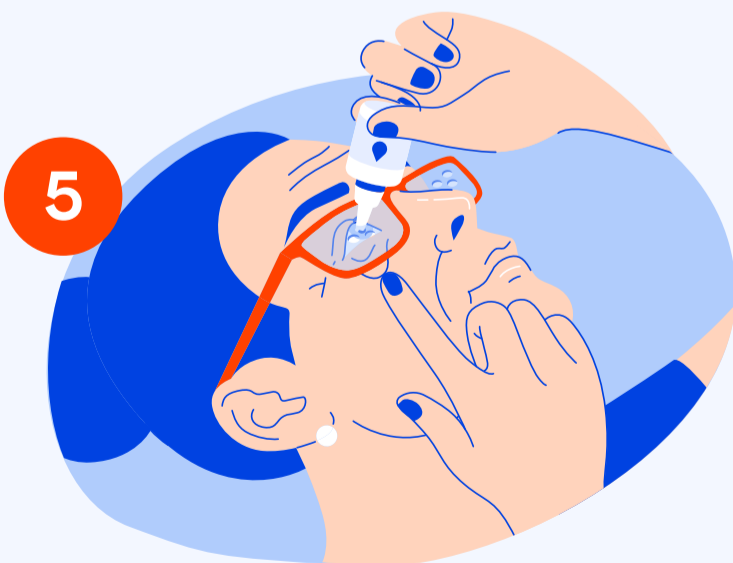

Scan the QR code for further instructions

How to use eye drop glasses

Read before use.

1 Check that the eye drops are still usable.

2 Wash your hands and the eye drop glasses.

3 Place the bottle in the hole that fits best. The bottle should not protrude further than 1 cm.

4 Put the glasses on and bend your head back as far as possible (90°).

5 Pull your eyelid down, keeping your eye open. Squeeze the bottle.

6 Take off the glasses. Press the inner corner of the eye for 1 minute. Clean the glasses.