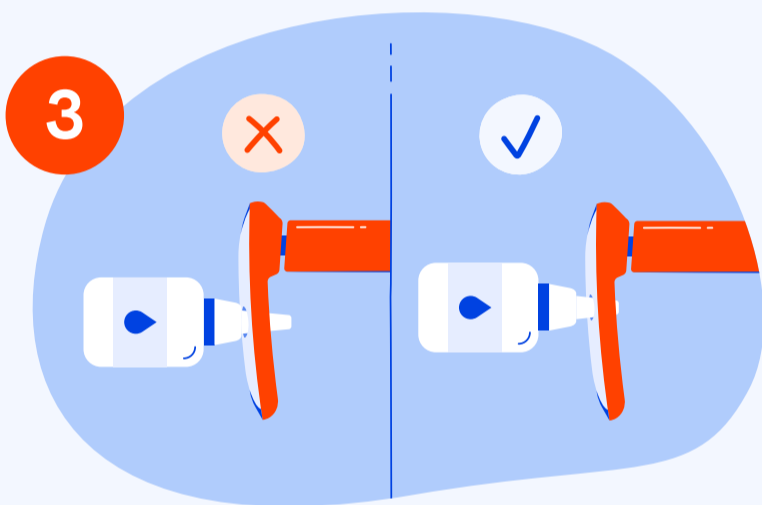

4 Put the glasses on and bend your head back as far as possible (90°).

5 Pull your eyelid down, keeping your eye open. Squeeze the bottle.

6 Take off the glasses. Press the inner corner of the eye for 1 minute. Clean the glasses.

Scan the QR code for further instructions

How to use eye drop glasses

Read before use.

1 Check that the eye drops are still usable.

2 Wash your hands and the eye drop glasses.

3 Place the bottle in the hole that fits best. The bottle should not protrude further than 1 cm.