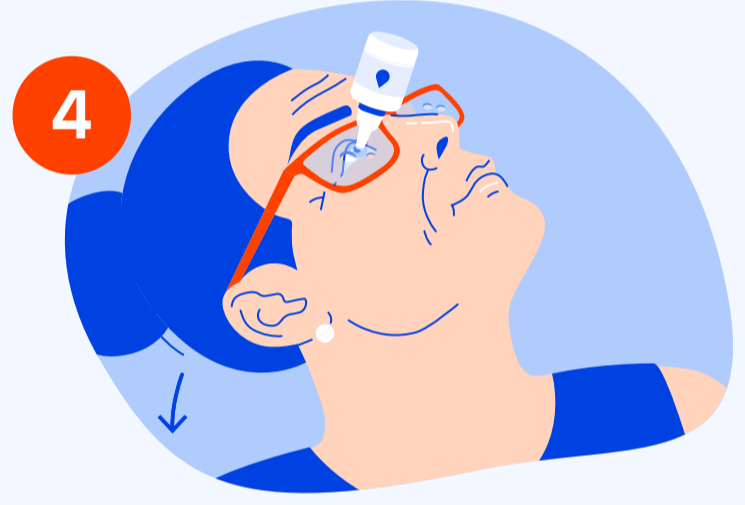

Scan the QR code for further instructions

How to use eye drop glasses

Read before use.

1 Check that the eye drops are still usable.

2 Wash your hands and the eye drop glasses.

3 Place the bottle in the hole that fits best. The bottle should not protrude further than 1 cm.

4 Put the glasses on and bend your head back as far as possible (90°).

5 Pull your eyelid down, keeping your eye open. Squeeze the bottle.

6 Take off the glasses. Press the inner corner of the eye for 1 minute. Clean the glasses.